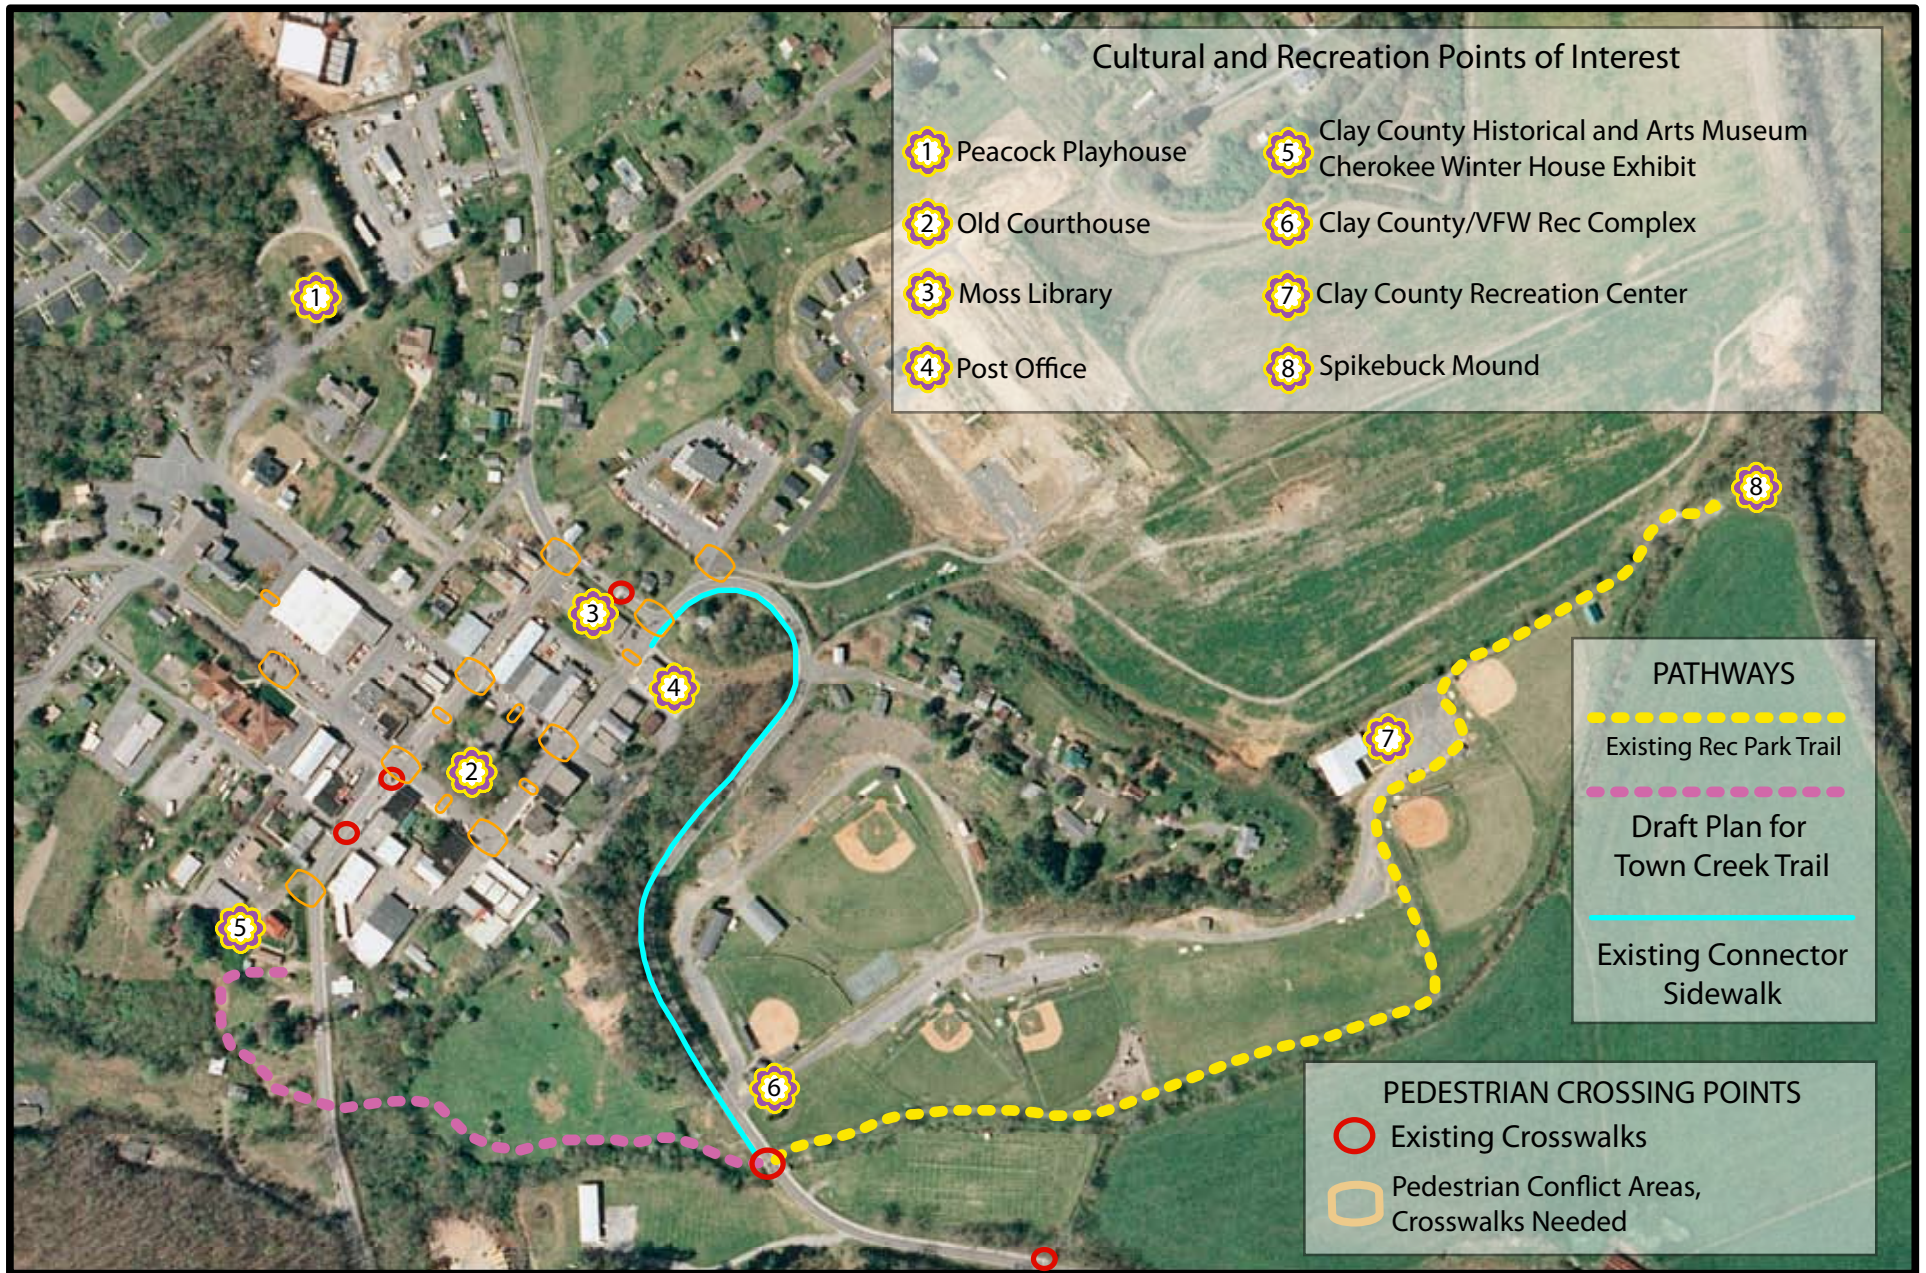

Historic Hayesville

Existing and Planned Pedestrian Points

0.1 0.05 0 0.1 Miles